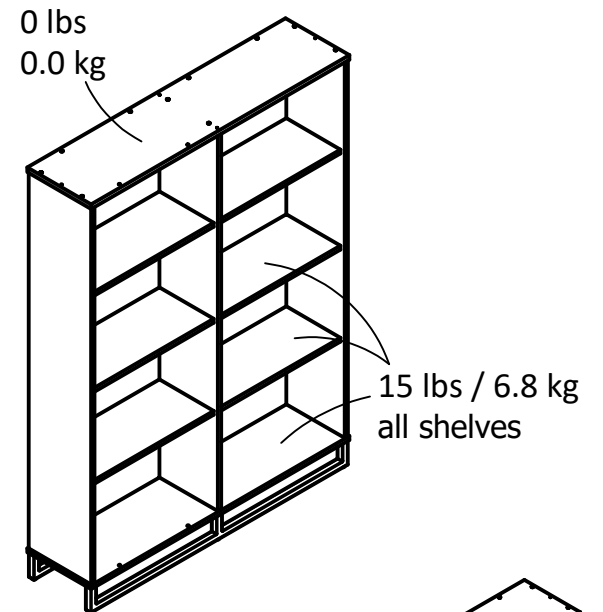

# 8208

**Interior Storage dimensions:**

(4) storage spaces  
(each side)  
22.72 in. (57.7 cm) W  
60.00 in. (152.4 cm) H  
10.75 in. (27.3 cm) D

8.48 cubic feet each side

**Overall Product Size:**

47.56"W x 11.73"D x 65.51"H  
120.8cm W x 29.8cm D x 166.4cm H

Wood Breakdown: 90%  
Total storage: 16.96 cubic feet

Maximum Weight Capacities  
Unit Weight: 120 lbs. (54.4 kg)