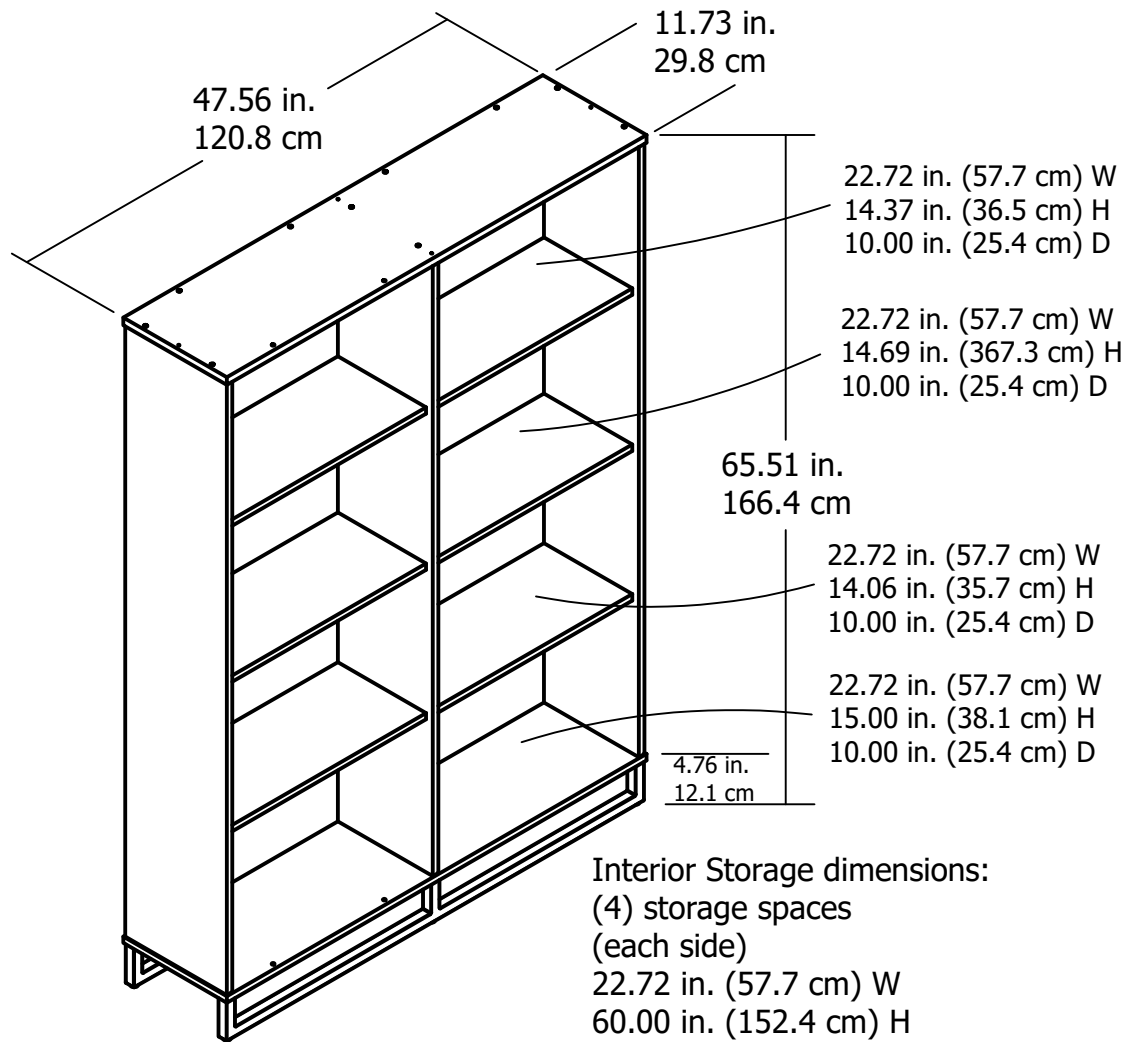

# 8208

**Interior Storage dimensions:**

(4) storage spaces  
(each side)  
22.72 in. (57.7 cm) W  
60.00 in. (152.4 cm) H  
10.75 in. (27.3 cm) D

8.48 cubic feet each side

**Overall Product Size:**

47.56"W x 11.73"D x 65.51"H  
120.8cm W x 29.8cm D x 166.4cm H

Wood Breakdown: 90%  
Total storage: 16.96 cubic feet

Maximum Weight Capacities  
Unit Weight: 120 lbs. (54.4 kg)